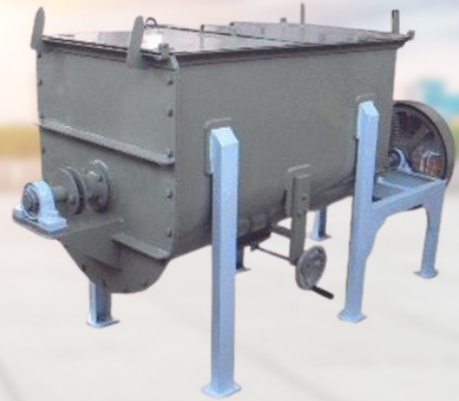

Industrial Ribbon Blender

Delighting Customers With Authentic Products

Brewery Tank, Chach Butter Milk Plant, Cheese Vats, Commercial Gas Stove, Copper claded tanks, Fabricated Steel Sheet, HAKKA NOODLES PLANTS, Industrial Jar Filling Machine, Industrial Jar Washing Machine, Industrial Reverse Osmosis System, Industrial Ribbon Blender, Industrial Steel Refrigerator, MS Plate, Milk Pasteurizer, Milk Pouch Packaging Machine, etc.

STEEL COOLING TANKS

SOLAR WATER STORAGE TANKS

COPPER CLADED TANKS

About Us

For a corporation to be widely recognized in an increasingly crowded market, it has to be differentiated from others. Similarly, the significance of our company, Steel Craft Fabrications arises from the vast variety of products we offer in the market. We have successfully become a well-known manufacturer, supplier and exporter with a varied variety of products since we began operations in the year of 1997. Items such as, Jar Filling Machine, Steel Plate, Hopper Dryer, Jar Washing Machine, Industrial Conveyors, SS Tank, etc., are a part of our extensive collection. All of our offerings are of the highest quality and are made accessible at the lowest prices possible. In addition, we also provide repairing service but only to our own customers.

We, Steel Craft Fabrications offer goods like Industrial Refrigerators, Spice Processing Machine, Cleaning Equipment, Dairy Products Machinery, RO Systems, Kitchen Sink, etc., from our facility situated at Noida, Uttar Pradesh, India.